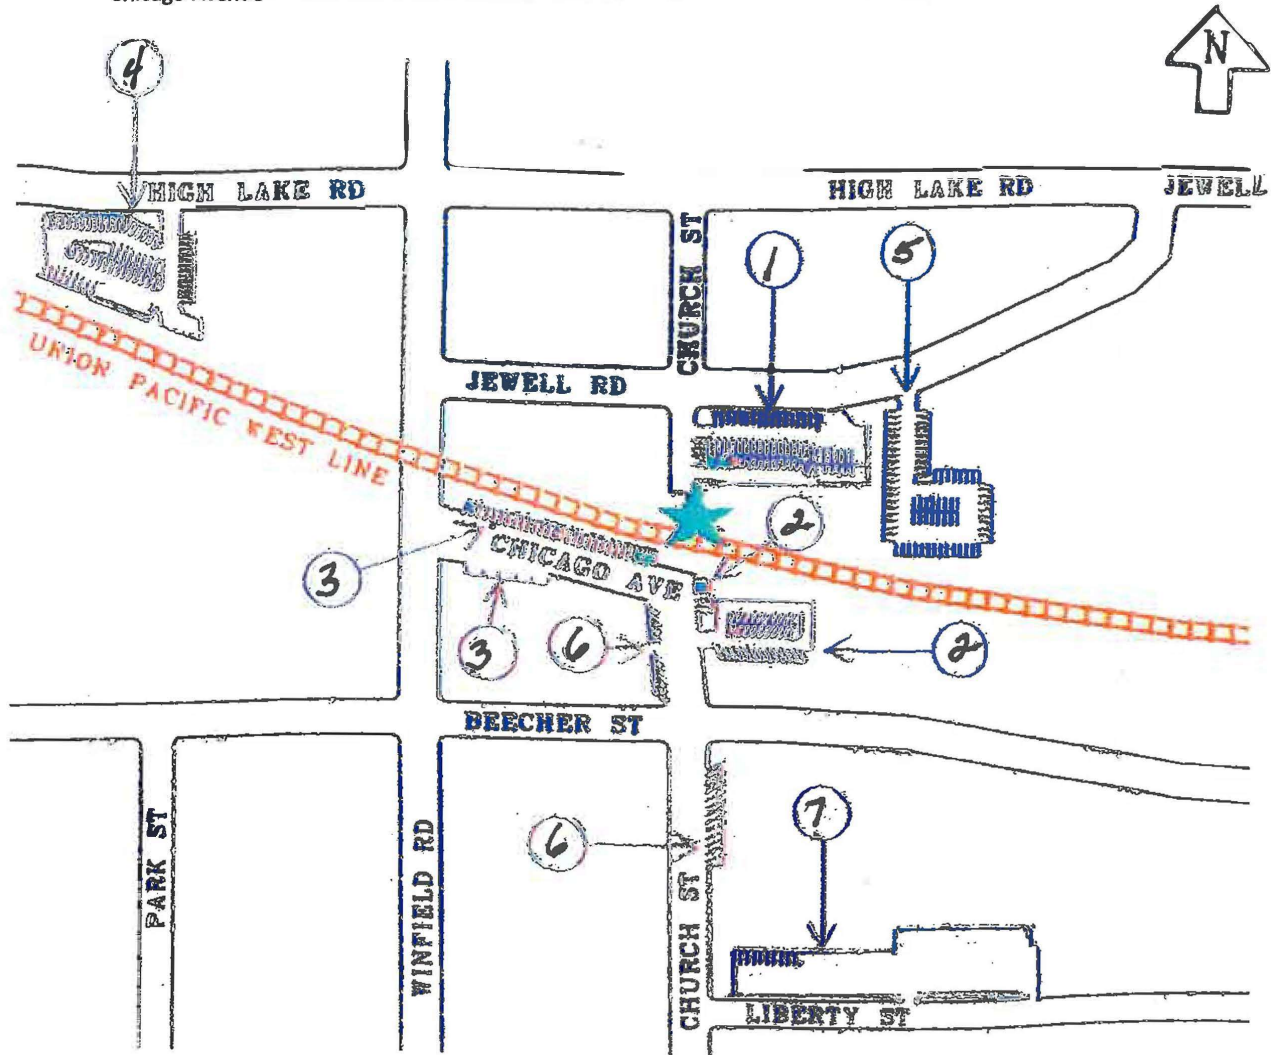

- 1 JEWELL ROAD LOT: North side of Metra tracks, located to the east of the Winfield Village Hall
- 2 CHURCH STREET LOT : South side of the Metra tracks, located on the corner of Chicago Ave and Church Street
- 3 CHICAGO AVE::South side of the Metra tracks, located along north and south sides of Chicago Avenue

- 4 HIGHLAKE ROAD LOT: North side of the Metra tracks, located at the second entrance west of the Post Office building.
- 5 JEWELL ROAD METRA LOT: North side of Metra tracks, located to the east of the Jewell Road Green Permit Lot.
- 6 CHURCH STREET: South side of the Metra tracks, located between Chicago Ave & Beecher Street on the west side of Church Street, and between Beecher Street & Liberty Street on the east side of Church Street
- 7 ST. JOHN'S CHURCH LOT: South side of the Metra tracks, located at the corner of Church and Liberty Streets